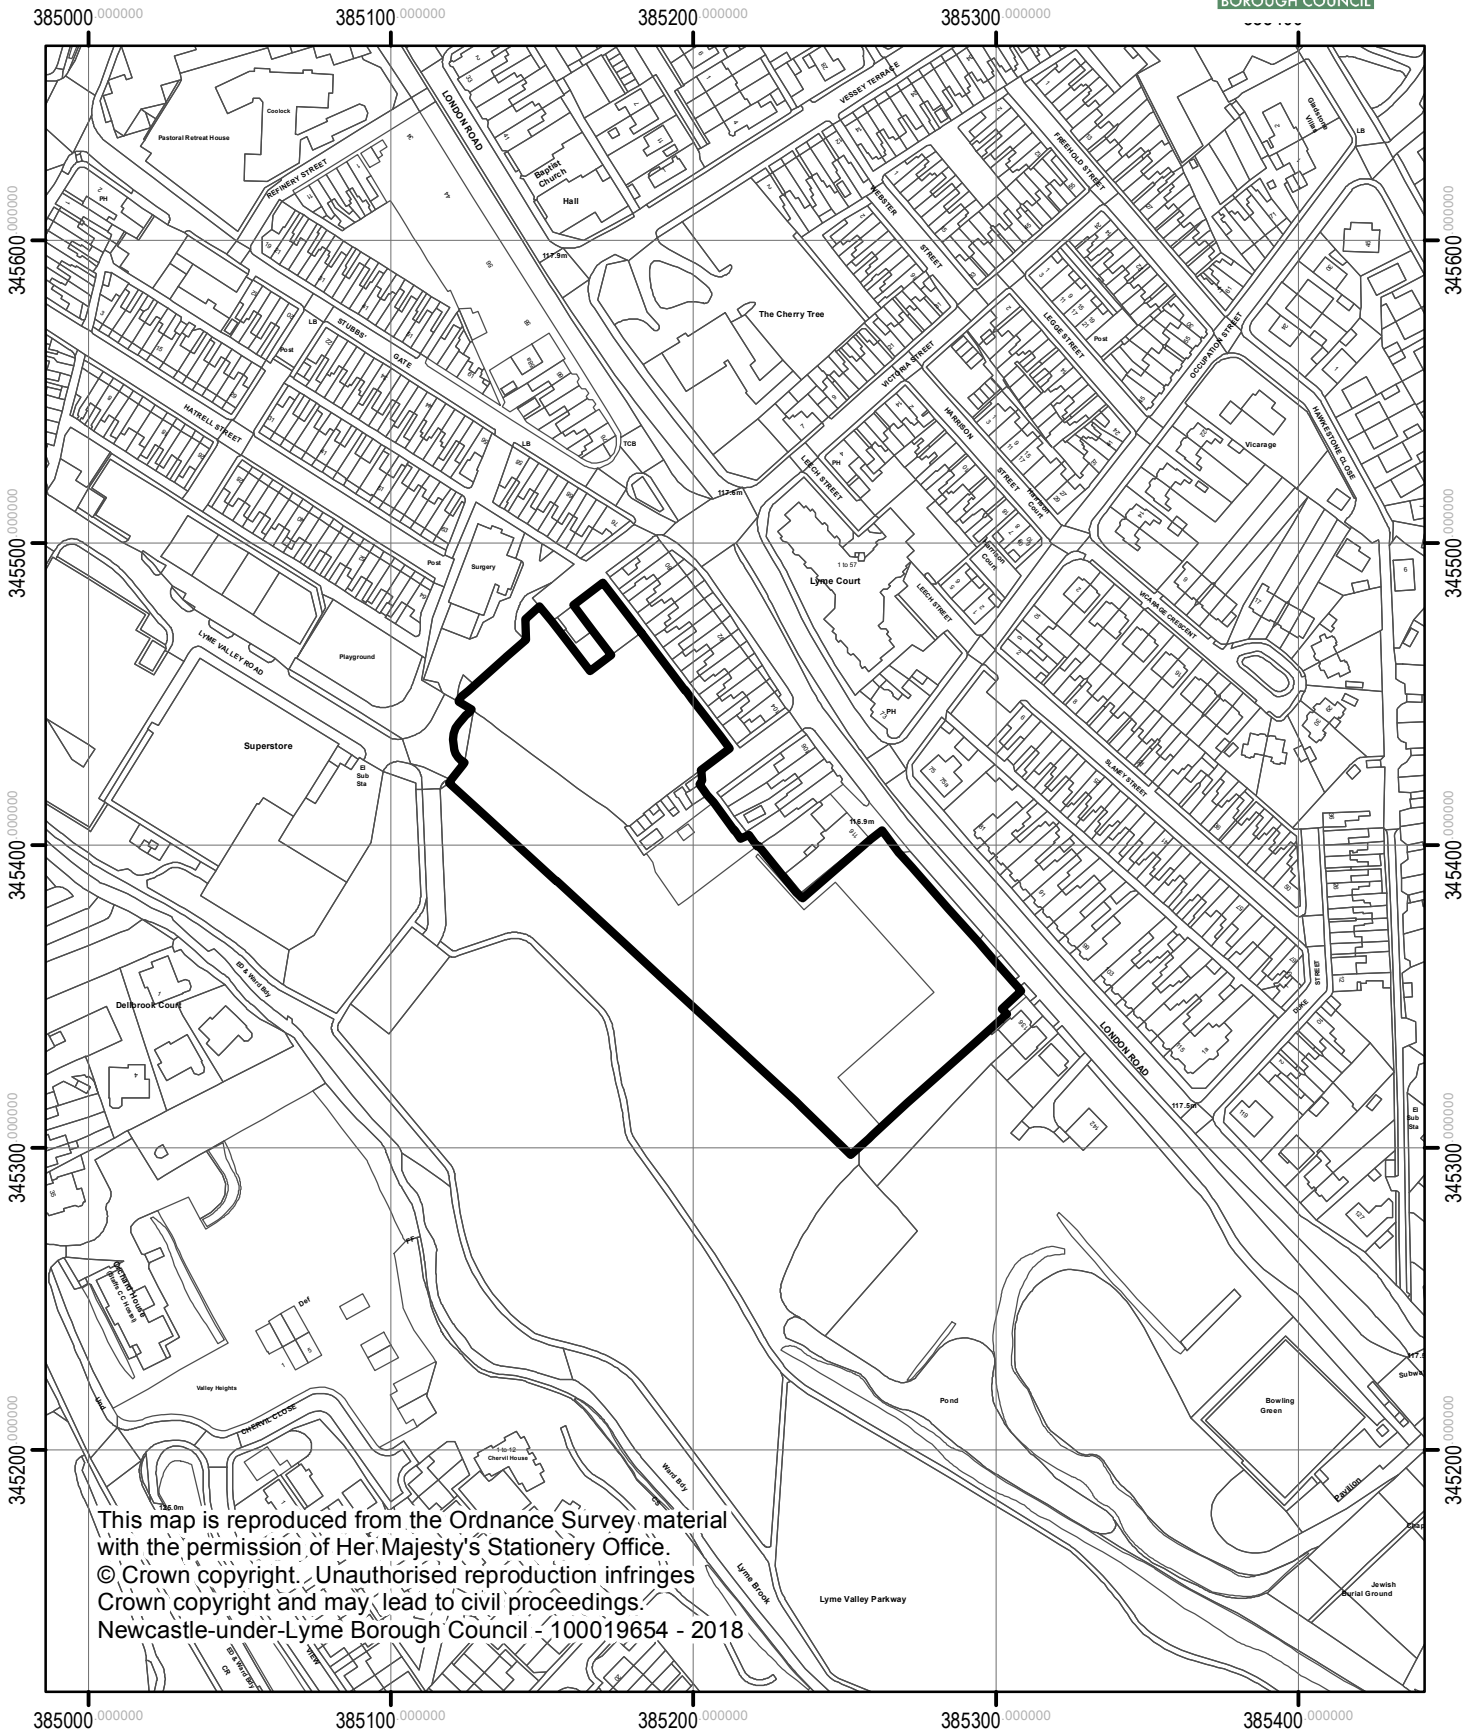

Former Bristol Street Ford Garage
London Road, ST5 1LZ

This map is reproduced from the Ordnance Survey material with the permission of Her Majesty's Stationery Office.
© Crown copyright. Unauthorised reproduction infringes Crown copyright and may lead to civil proceedings.
Newcastle-under-Lyme Borough Council - 100019654 - 2018